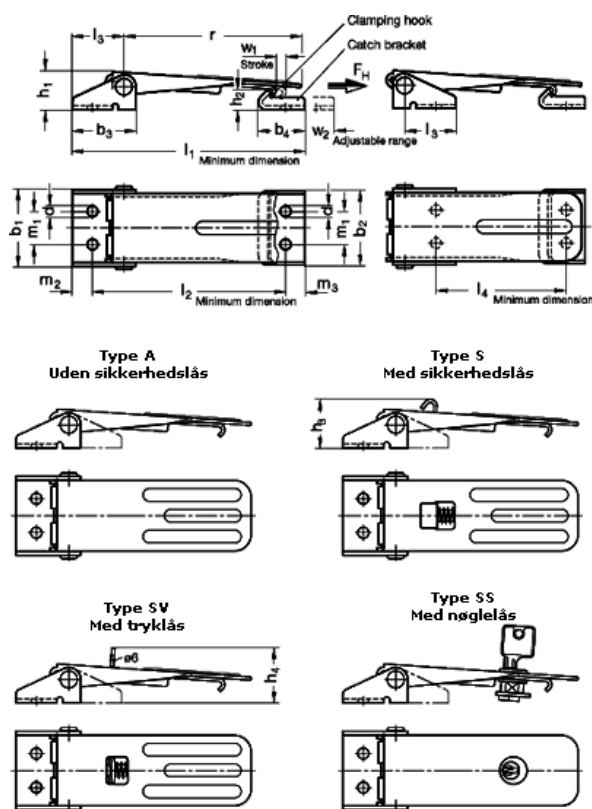

Article number: 201104062

Description: E+G Klee Hook clamp  
GN 821-400-S-ST-2

## Measures

$b_1 = 46,5$	$h_4 = 32,5$	N	= 4000
$b_2 = 45$	$l_1 = 144$	r	= 107,5
$b_3 = 38$	$l_2 = 120,5$	w1	= 6,5
$b_4 = 27$	$l_3 = 32$	w2 adjustable range	= 18
$d = 6,3$	$l_4 = 83,5$		
$h_1 = 22$	$m_1 = 20$		
$h_2 = 12$	$m_2 = 12$		
$h_3 = 28,5$	$m_3 = 11,5$		